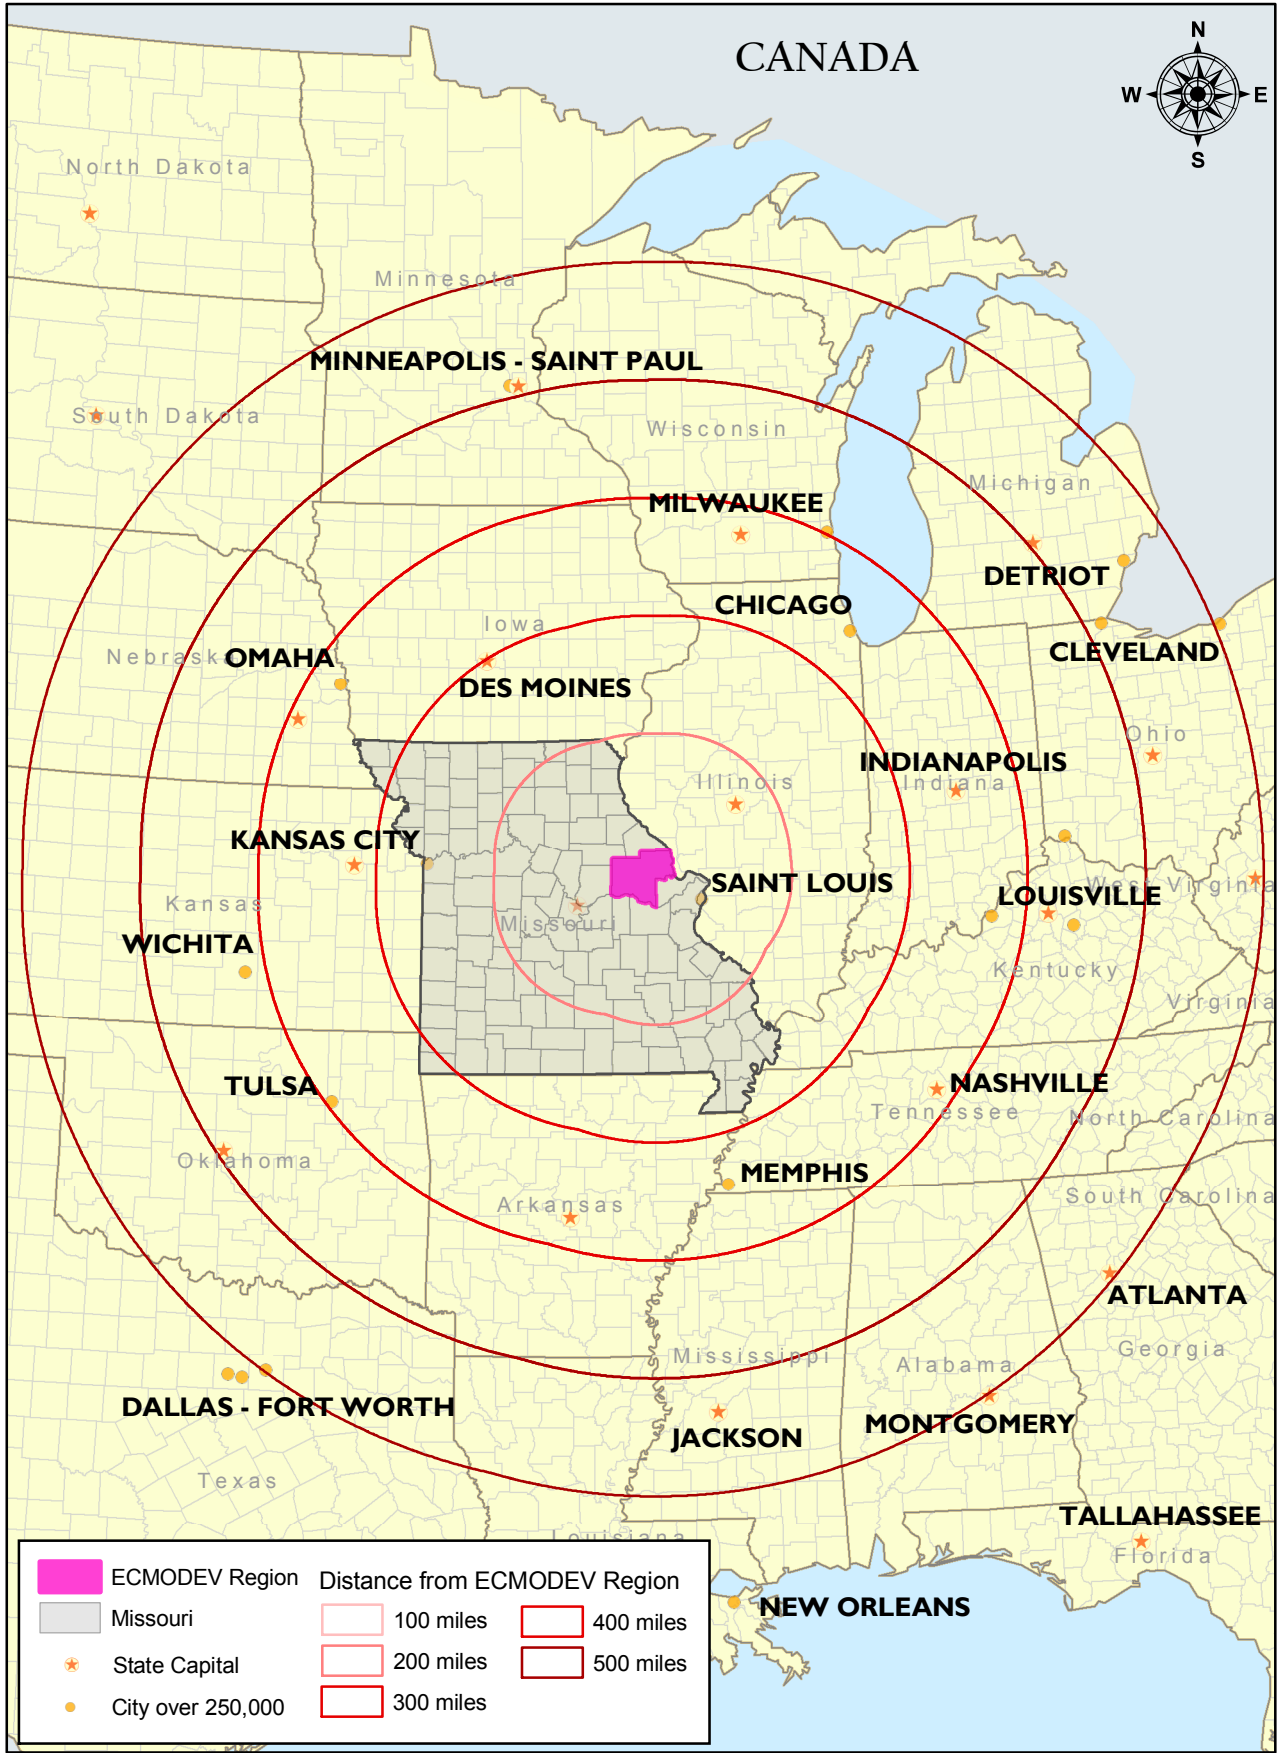

Distance to U.S. Markets- ECMODEV Region

	ECMODEV Region		Distance from ECMODEV Region		400 miles
	Missouri		100 miles		500 miles
	State Capital		200 miles		300 miles
	City over 250,000		300 miles		